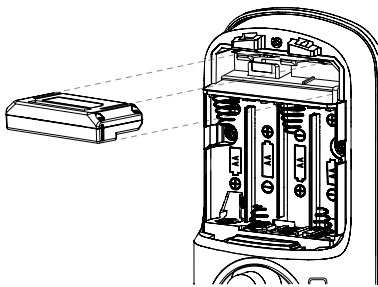

The Yale ZigBee, Z-Wave or iM1 Network Modules seamlessly integrate into most home automation and alarm systems.