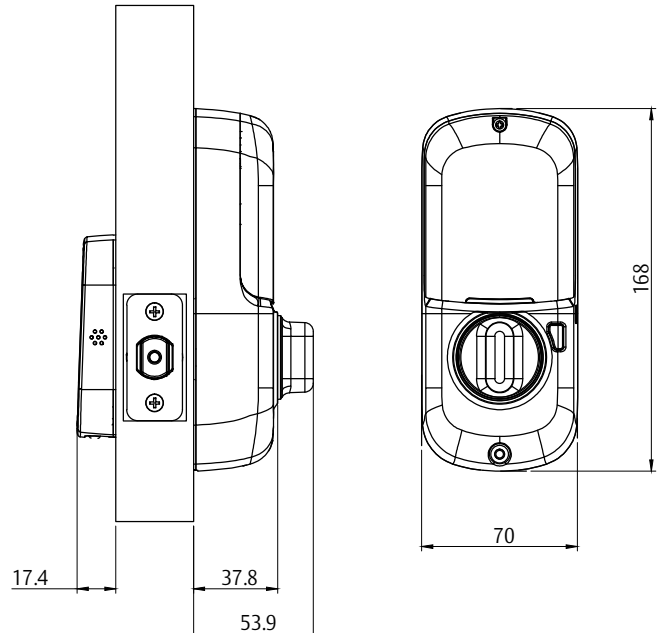

Description	Part Number
Yale Assure Lock SL Satin Chrome	YRD256NRSC
Yale Assure Lock SL Apple Satin Chrome	YRD256-iM1-SC