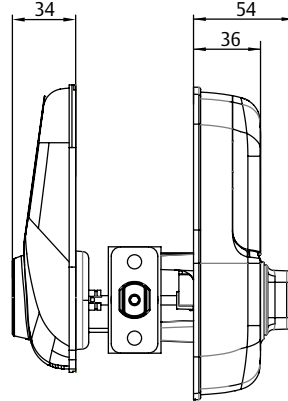

Assure Lock®

Exterior

Interior